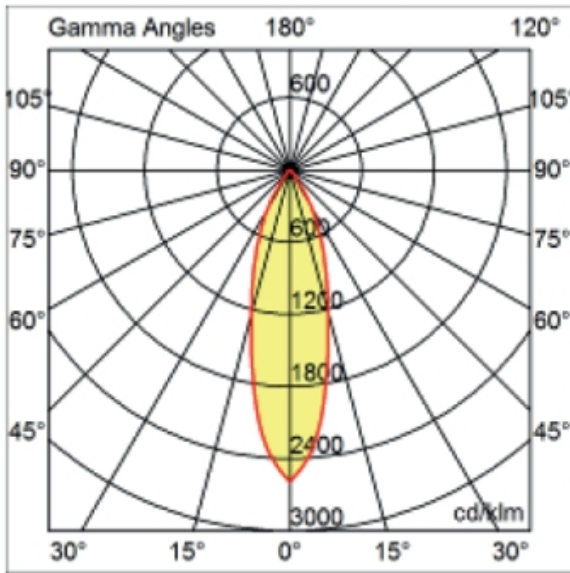

DIXIT RA8 RECESSED

A56069-

PROJECT	
TYPE	
SPECIFIER	
QUANTITY	
DATE	

	DP	DV	
Dimming	Phase	0-10V	
Color Temperature	27K 2700K	30K 3000K	35K 3500K 40K 4000K
			K°

Order Example **K°**
L5XXXXXX-DV-30K
0-10V 3000K

A